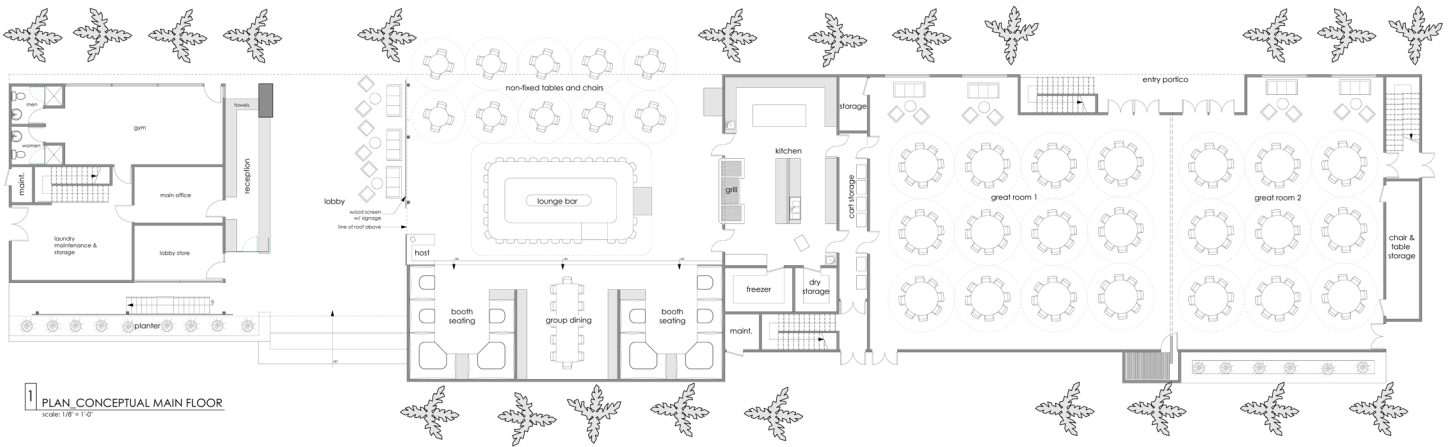

CAYE WINDS

BELIZE

2 ELEVATION_CONCEPTUAL RENDERING
scale: NS