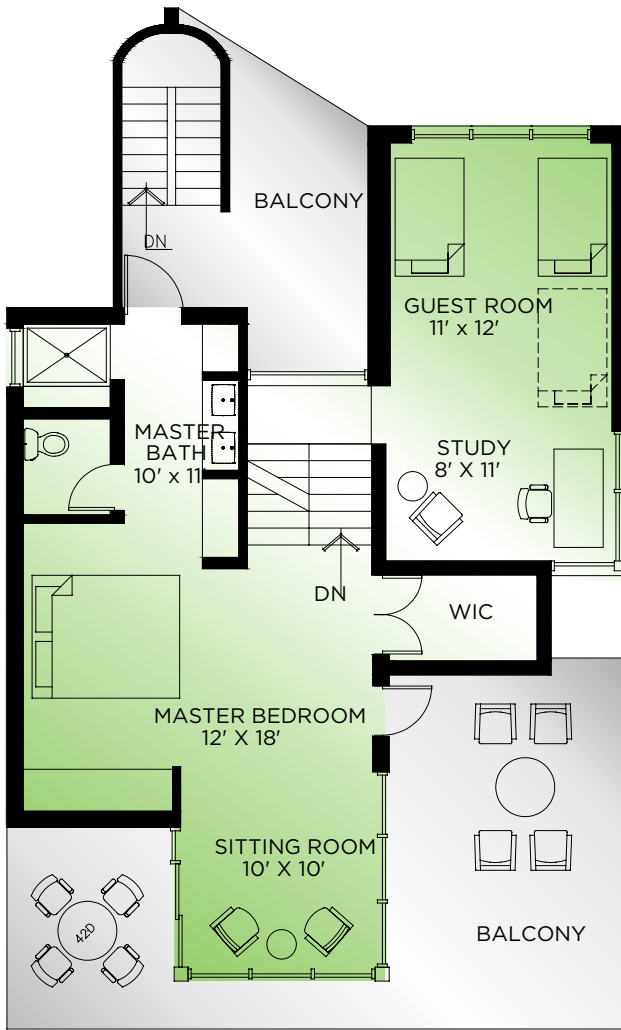

FLOORPLAN ■ SOL ■ 4 BEDROOM/STUDY ■ 4.5 BATH

TOTAL: 5,448sf ■ INTERIOR: 3,033sf ■ PATIO & POOL\*: 2,415sf

\*Specific Dimensions Available Upon Request

FLOORPLAN ■ SOL ■ 4 BEDROOM/STUDY ■ 4.5 BATH

TOTAL: 5,448sf ■ INTERIOR: 3,033sf ■ PATIO & POOL\*: 2,415sf

THIRD FLOOR

FOURTH FLOOR

\*Specific Dimensions Available Upon Request