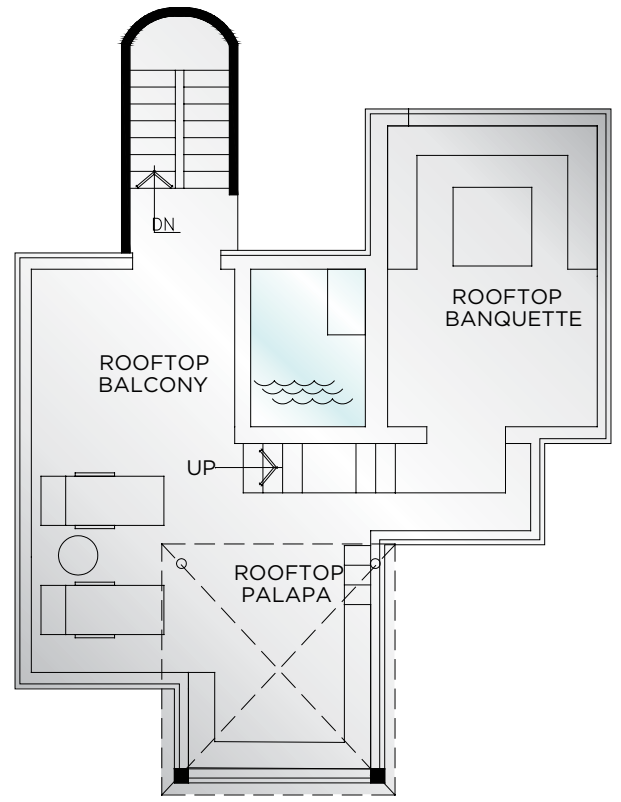

FLOORPLAN ■ SOL ■ 4 BEDROOM/STUDY ■ 4.5 BATH

TOTAL: 5,448sf ■ INTERIOR: 3,033sf ■ PATIO & POOL\*: 2,415sf

\*Specific Dimensions Available Upon Request

FLOORPLAN ■ SOL ■ 4 BEDROOM/STUDY ■ 4.5 BATH

TOTAL: 5,448sf ■ INTERIOR: 3,033sf ■ PATIO & POOL\*: 2,415sf

THIRD FLOOR

FOURTH FLOOR

\*Specific Dimensions Available Upon Request