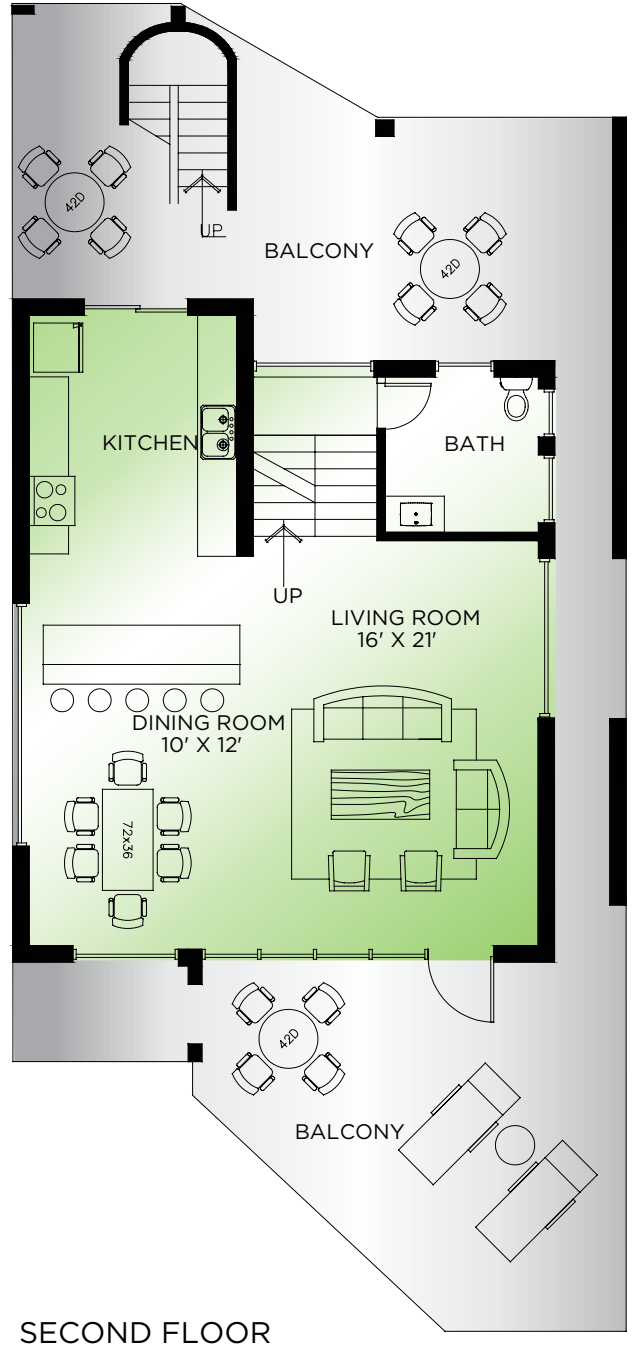

FLOORPLAN ■ SOL ■ 4 BEDROOM/STUDY ■ 4.5 BATH

TOTAL: 5,448sf ■ INTERIOR: 3,033sf ■ PATIO & POOL\*: 2,415sf

\*Specific Dimensions Available Upon Request

FLOORPLAN ■ SOL ■ 4 BEDROOM/STUDY ■ 4.5 BATH

TOTAL: 5,448sf ■ INTERIOR: 3,033sf ■ PATIO & POOL\*: 2,415sf

THIRD FLOOR

FOURTH FLOOR

\*Specific Dimensions Available Upon Request