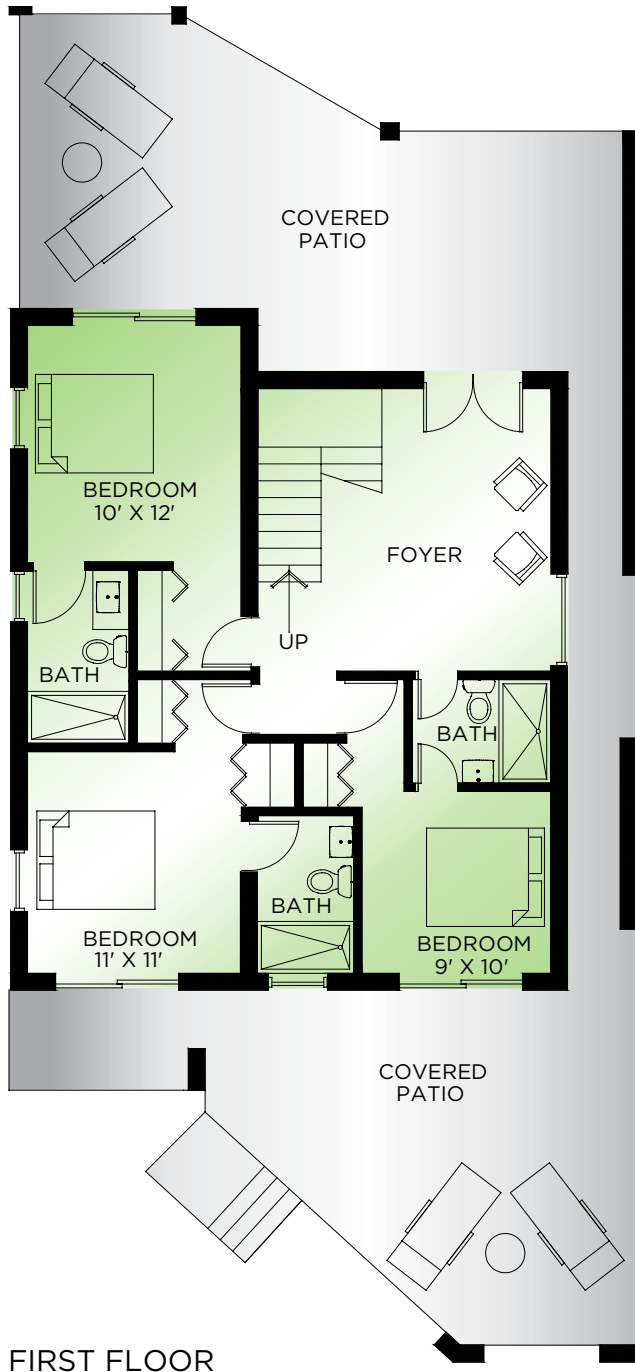

FLOORPLAN ■ SOL ■ 4 BEDROOM/STUDY ■ 4.5 BATH

TOTAL: 5,448sf ■ INTERIOR: 3,033sf ■ PATIO & POOL\*: 2,415sf

\*Specific Dimensions Available Upon Request

FLOORPLAN ■ SOL ■ 4 BEDROOM/STUDY ■ 4.5 BATH

TOTAL: 5,448sf ■ INTERIOR: 3,033sf ■ PATIO & POOL\*: 2,415sf

THIRD FLOOR

FOURTH FLOOR

\*Specific Dimensions Available Upon Request