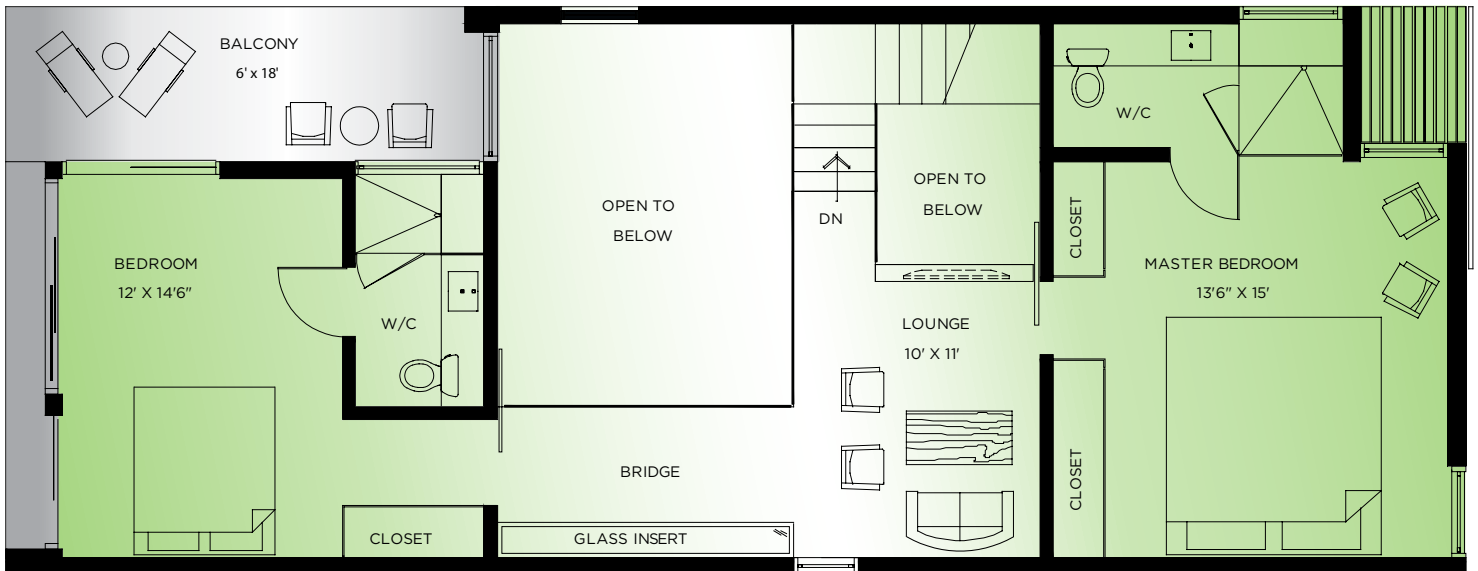

FLOORPLAN ■ CASA LINDA ■ 3 BEDROOM ■ 2.5 BATH

TOTAL: 1,798sf ■ INTERIOR: 1,507sf ■ EXTERIOR: 291sf

FIRST FLOOR

SECOND FLOOR