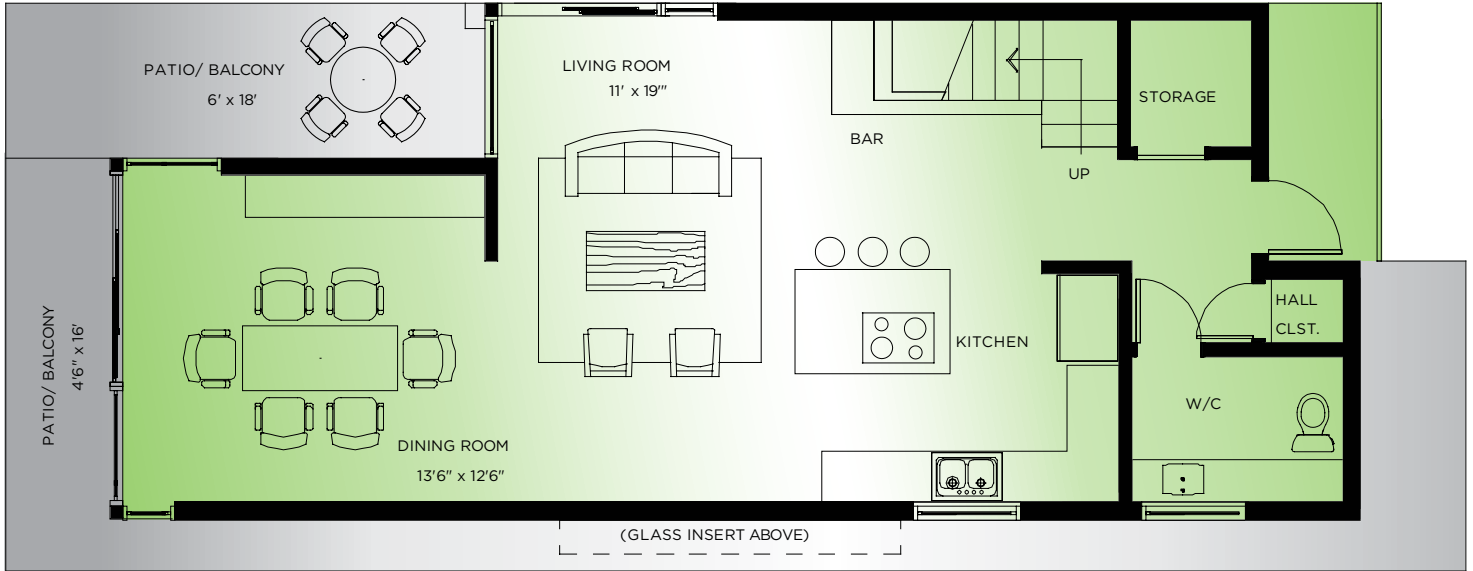

FLOORPLAN ■ CASA LINDA ■ 3 BEDROOM ■ 2.5 BATH

TOTAL: 1,798sf ■ INTERIOR: 1,507sf ■ EXTERIOR: 291sf

FIRST FLOOR

SECOND FLOOR